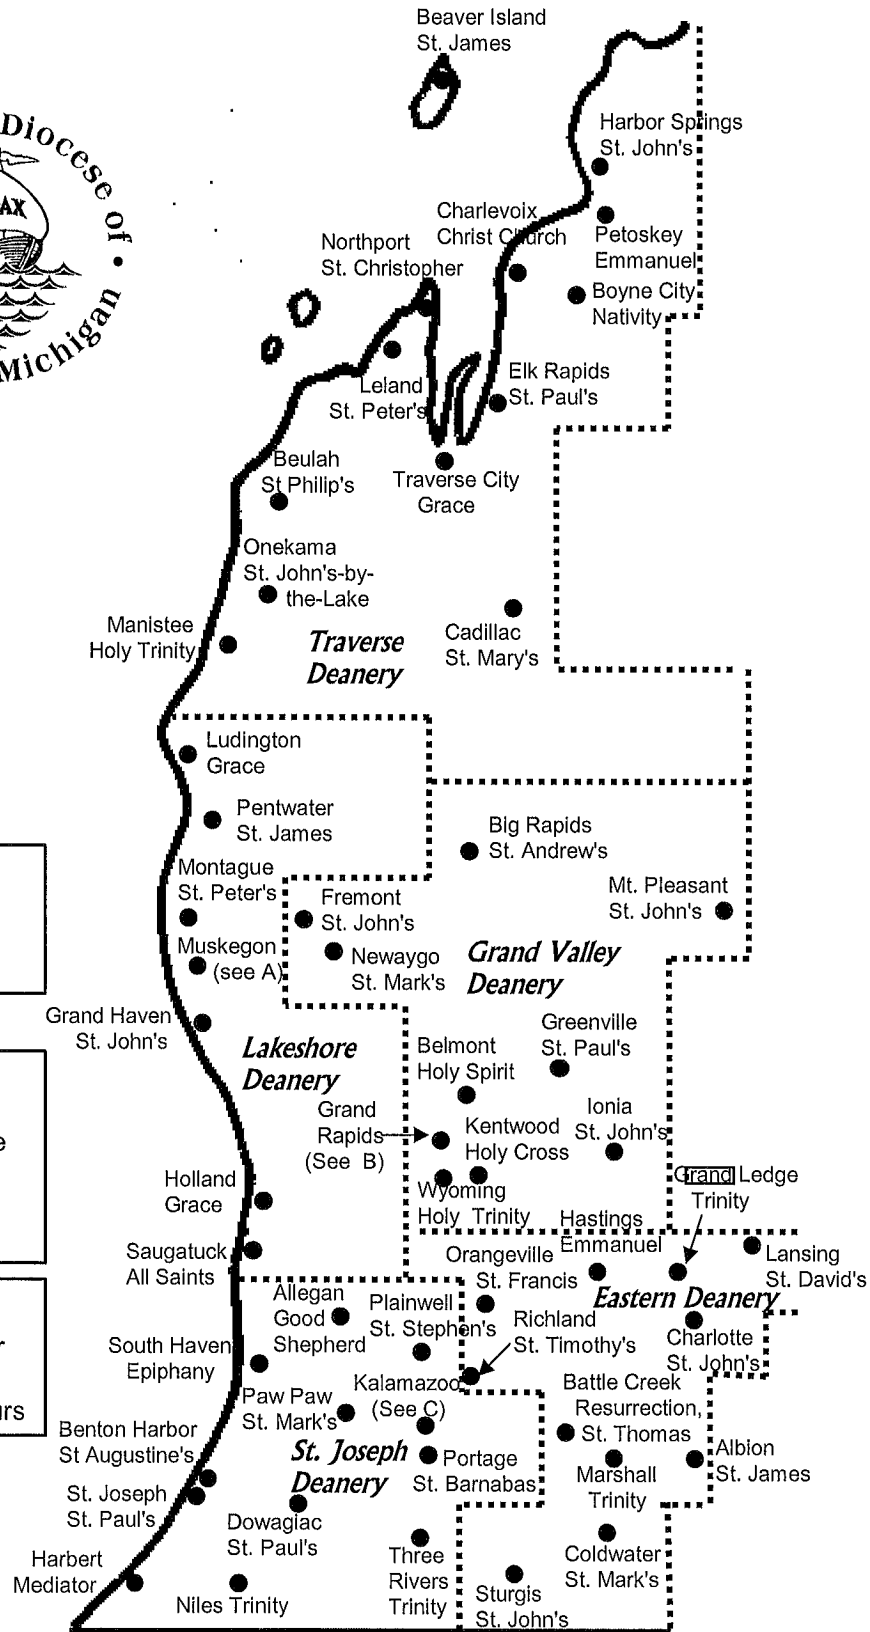

The Episcopal Diocese of Western Michigan

(A) Muskegon
St. Alban's
St. Gregory's
St. Paul's

(B) Grand Rapids
Grace
Sudanese Grace
St. Andrew's
St. Mark's
St. Philip's

(C) Kalamazoo
Diocesan Center
St. Luke's
St. Martin of Tours

Lakeshore Deanery

Grand Valley Deanery

Eastern Deanery

St. Joseph Deanery